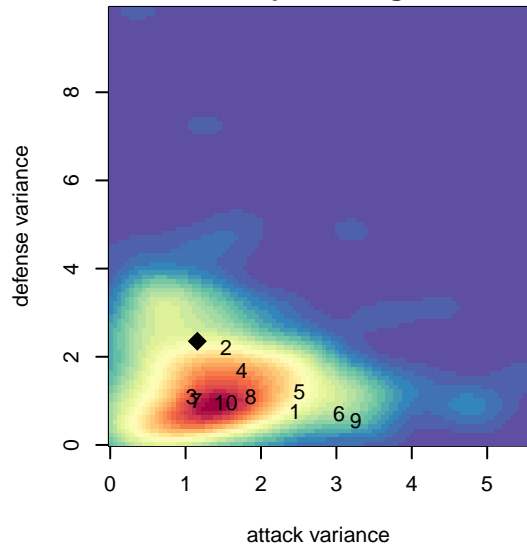

# PacNW Blue B96

Pacific Northwest SC  
Tukwila, WA  
B96 total strength=1577  
attack=19.69 defense=11.1  
fall league = RCL B96 Div 3

alt names used:  
PacNW 96 Blue  
PacNW B96 Blue

Venues played:  
2014 Rainier Challenge Samba U18  
2014 Nike Crossfire Challenge Silver U19  
2014 Sounders FC Cup BU17-19  
2014 WA Rush Cup B19 Gold U19  
2014 RCL B96 Div 3  
2014 PacNW Winter Classic Premier U19  
2014 WYS Presidents Cup B95

**PacNW Blue B96**  
Dots are actual minus expected GF (blue circles) and GA (red triangles).  
Blue line is smoothed change in attack strength. Red is smoothed change in defense strength.

**attack and defense variance (black dot)  
relative to other teams  
and top 10 in region**