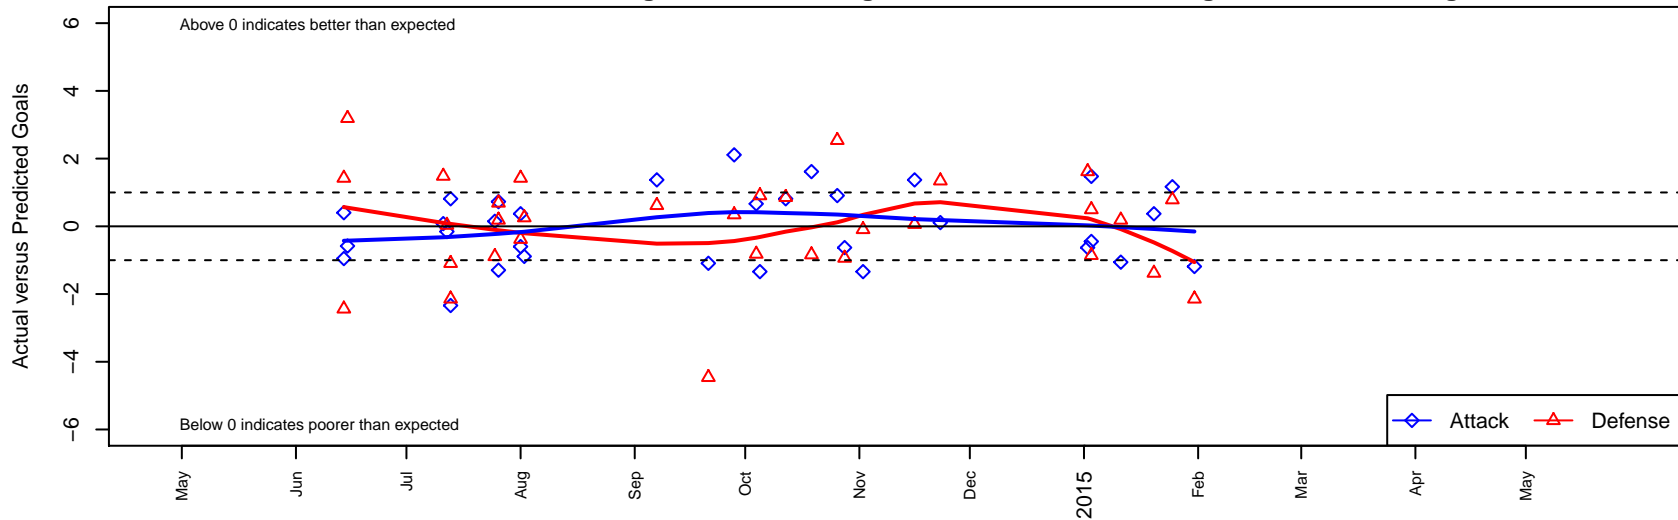

# PacNW Blue B96

Pacific Northwest SC  
Tukwila, WA  
B96 total strength=1577  
attack=19.69 defense=11.1  
fall league = RCL B96 Div 3

alt names used:  
PacNW 96 Blue  
PacNW B96 Blue

Venues played:  
2014 Rainier Challenge Samba U18  
2014 Nike Crossfire Challenge Silver U19  
2014 Sounders FC Cup BU17-19  
2014 WA Rush Cup B19 Gold U19  
2014 RCL B96 Div 3  
2014 PacNW Winter Classic Premier U19  
2014 WYS Presidents Cup B95

**PacNW Blue B96**  
Dots are actual minus expected GF (blue circles) and GA (red triangles).  
Blue line is smoothed change in attack strength. Red is smoothed change in defense strength.

**attack and defense variance (black dot)  
relative to other teams  
and top 10 in region**