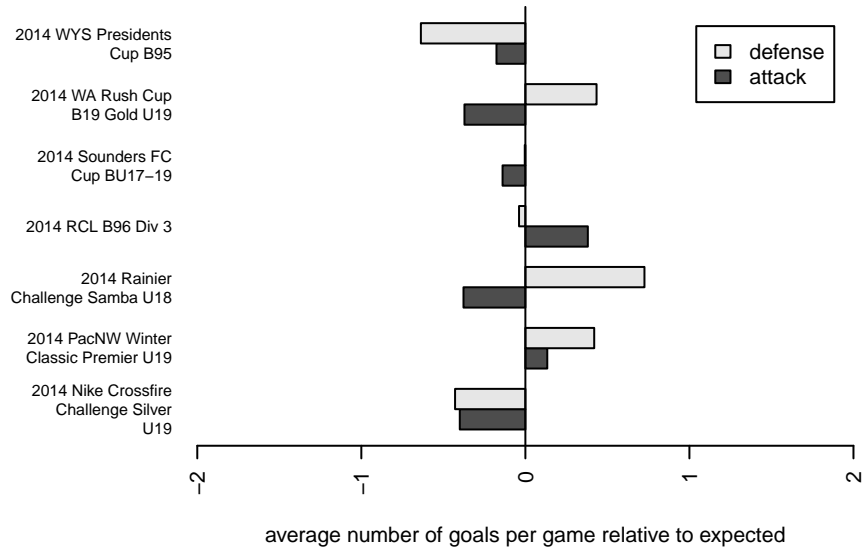

Performance relative to 13 month average