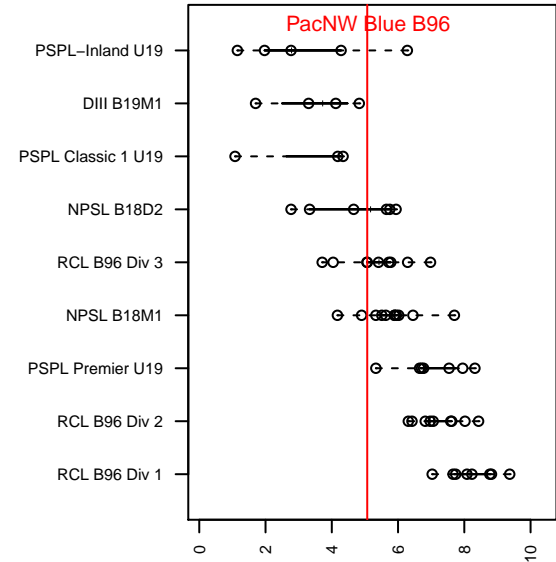

**attack and defense rating
relative to others at age
and all opponents in last 13 months**