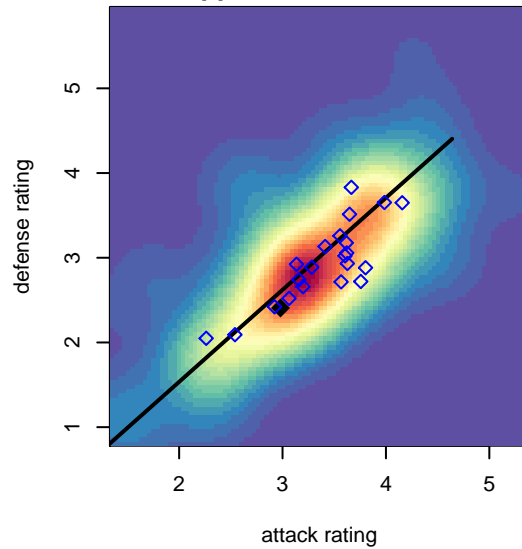

**attack and defense rating
relative to others at age
and all opponents in last 13 months**